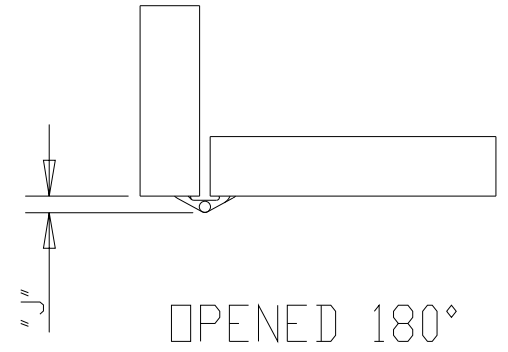

FULLY CLOSED

OPENED 90°

OPENED 180°

OPENED 180°

OPENED 90°

FULLY CLOSED

HINGE NUMBER	"M"	"J"	"E"
100	0.020"	11/64"	3/32"
101	0.032"	11/64"	3/32"
103	0.016"	7/32"	1/8"
203	0.016"	15/64"	1/8"
204	0.020"	15/64"	1/8"
208	0.021"	5/16"	5/32"
212	0.025"	3/8"	3/16"
216	0.045"	33/64"	1/4"
218	0.084"	1/2"	1/4"
220	0.128"	39/64"	9/32"