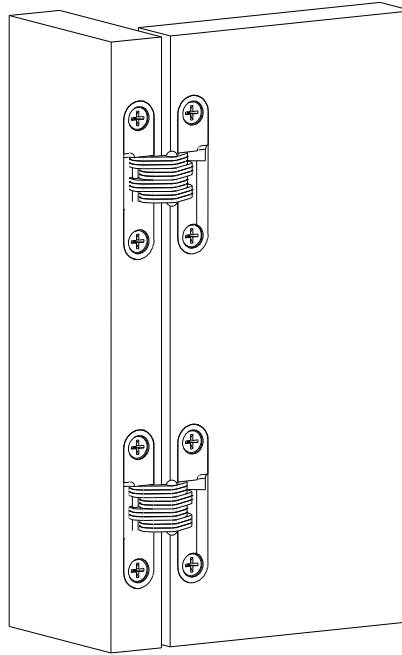

FULLY CLOSED

OPENED 90°

OPENED 180°

OPENED 180°

OPENED 90°

FULLY CLOSED

HINGE NUMBER	"M"	"J"	"E"
100	0.020"	11/64"	3/32"
101	0.032"	11/64"	3/32"
103	0.016"	7/32"	1/8"
203	0.016"	15/64"	1/8"
204	0.020"	15/64"	1/8"
208	0.021"	5/16"	5/32"
212	0.025"	3/8"	3/16"
216	0.045"	33/64"	1/4"
218	0.084"	1/2"	1/4"
220	0.128"	39/64"	9/32"