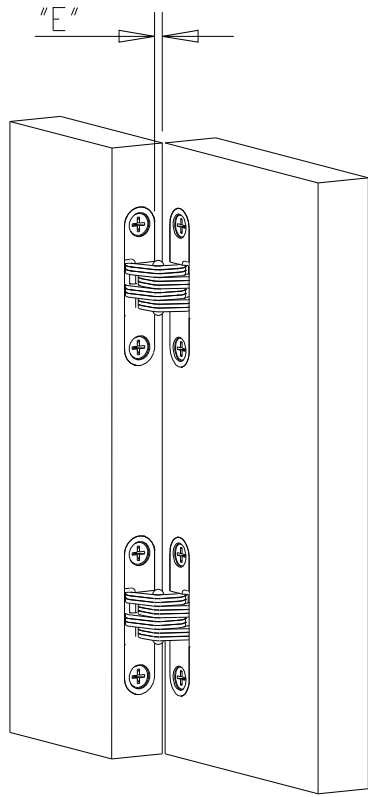

FULLY CLOSED

OPENED 90°

OPENED 180°

OPENED 180°

OPENED 90°

FULLY CLOSED

HINGE NUMBER	"M"	"J"	"E"
100	0.020"	11/64"	3/32"
101	0.032"	11/64"	3/32"
103	0.016"	7/32"	1/8"
203	0.016"	15/64"	1/8"
204	0.020"	15/64"	1/8"
208	0.021"	5/16"	5/32"
212	0.025"	3/8"	3/16"
216	0.045"	33/64"	1/4"
218	0.084"	1/2"	1/4"
220	0.128"	39/64"	9/32"